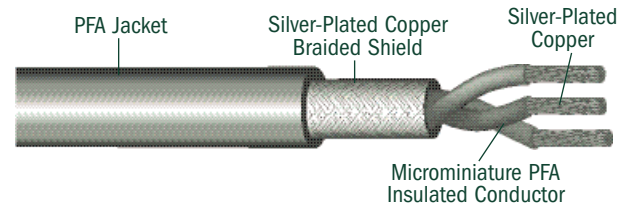

Ultra Flexible Single & Multiconductor PFA & PFA Insulated Cables 250 Volts, 260° C

DESCRIPTION: Conductors are ultra flexible silver-plated copper strands insulated with 5 mil walls of color coded PFA. Extra flexible braided shields are optional over cabled conductors.